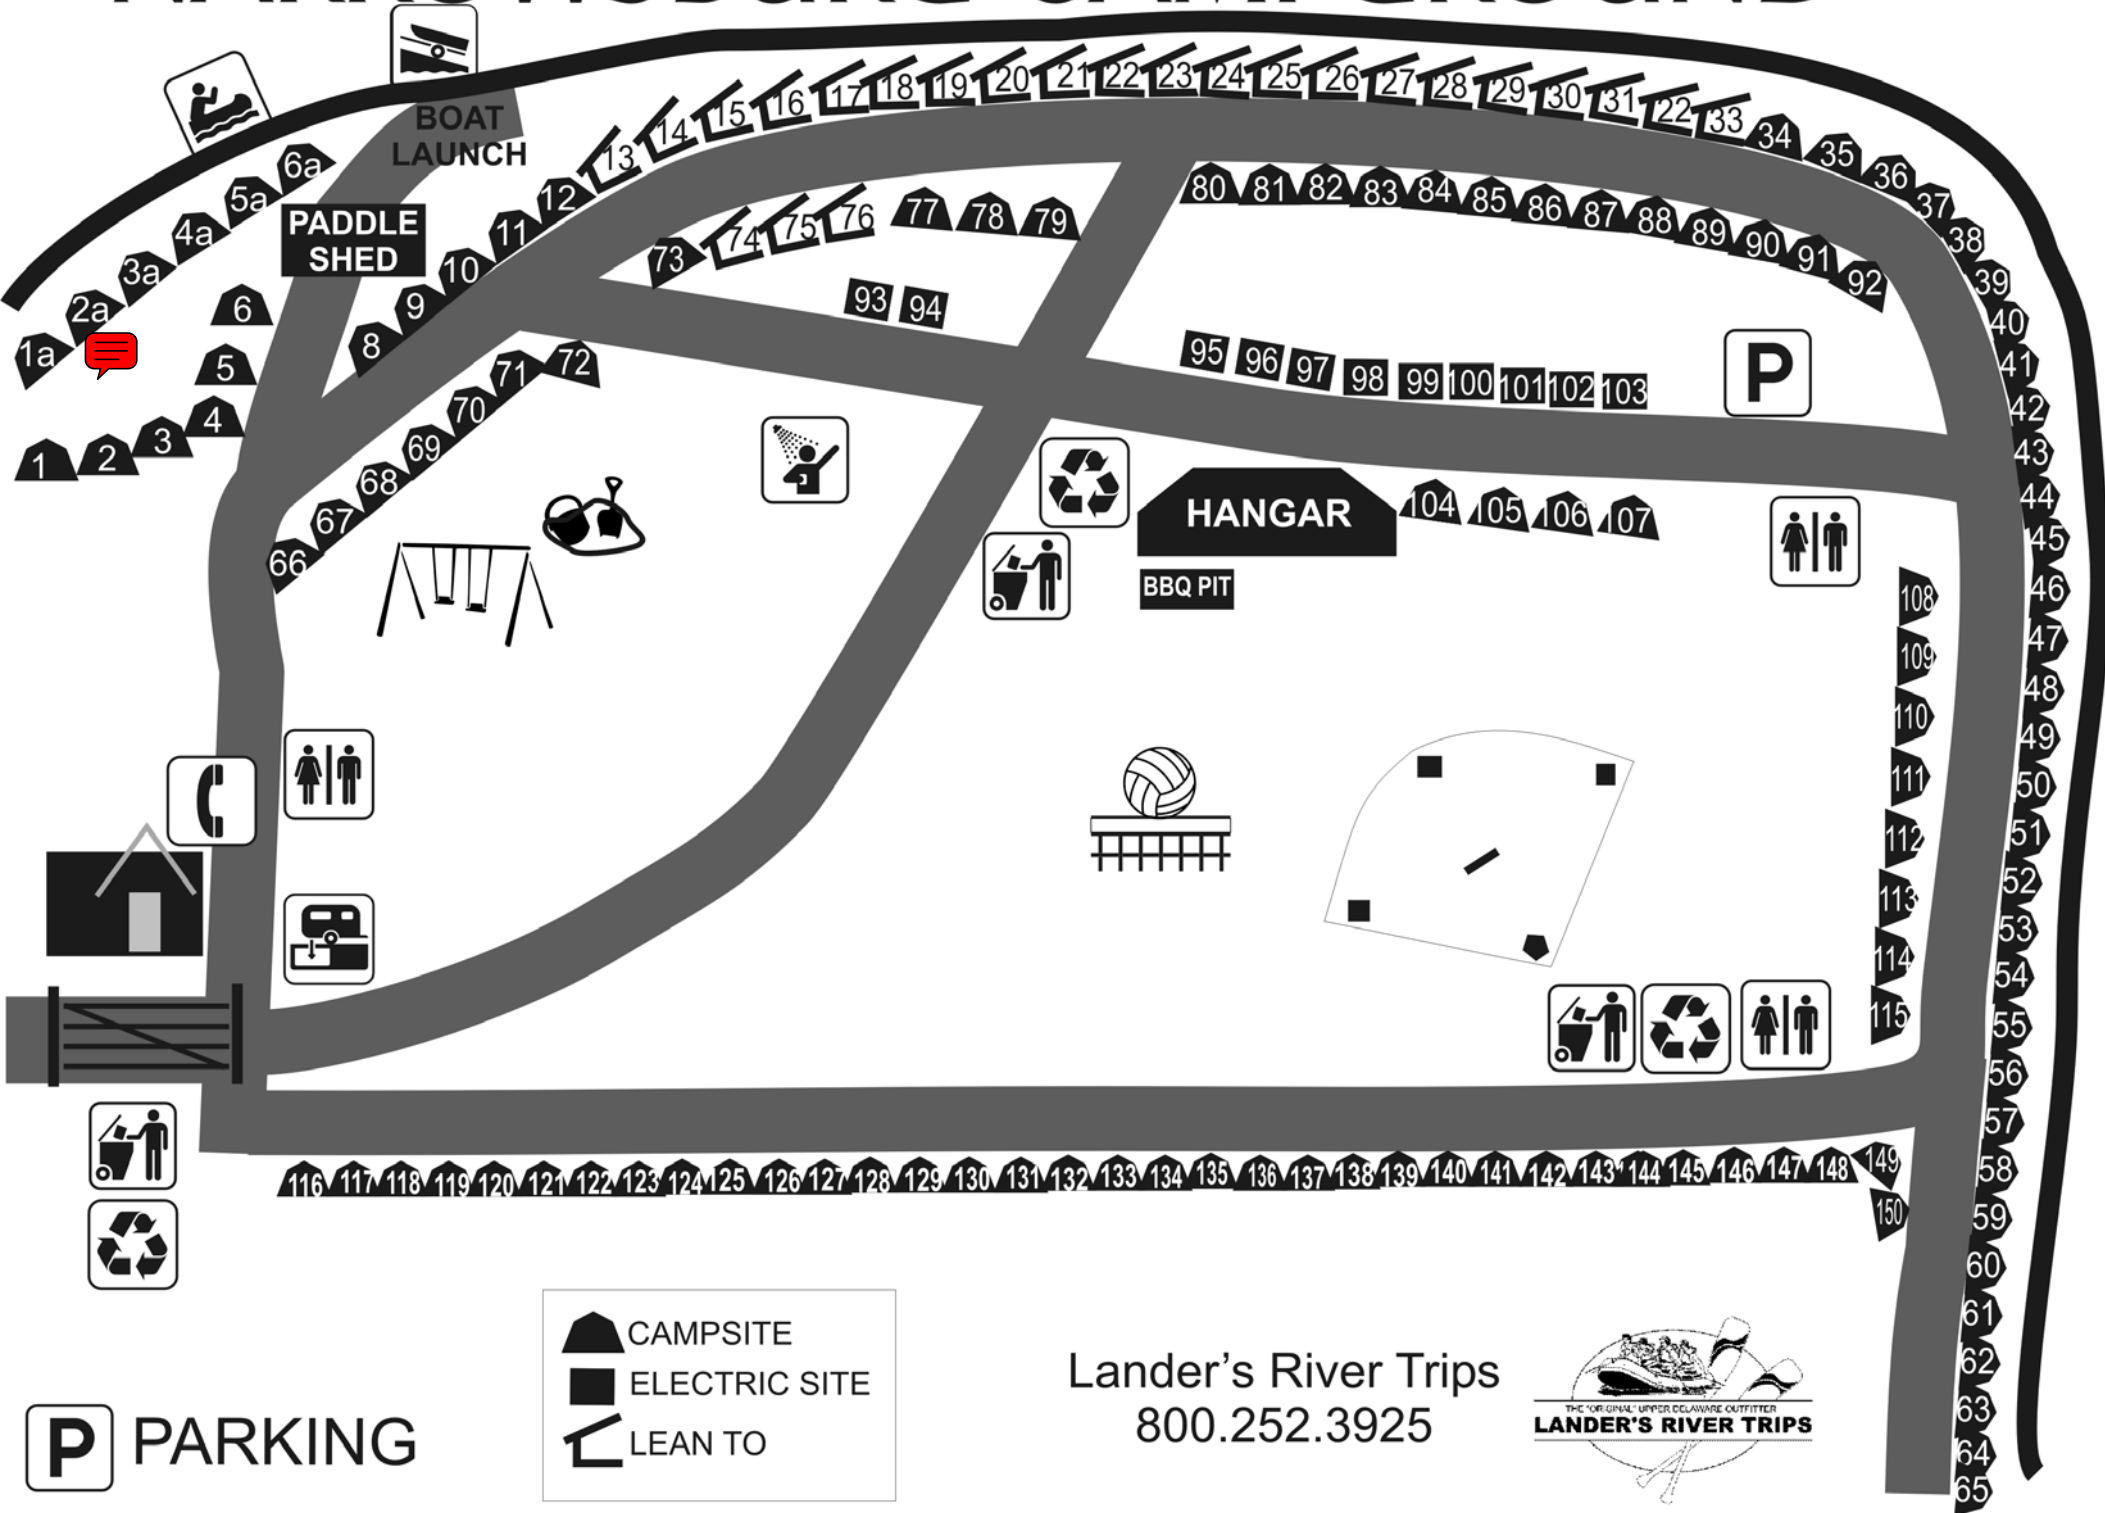

NARROWSBURG CAMPGROUND

P PARKING

-  CAMPSITE
-  ELECTRIC SITE
-  LEAN TO

Lander's River Trips
800.252.3925

61
62
63
64
65